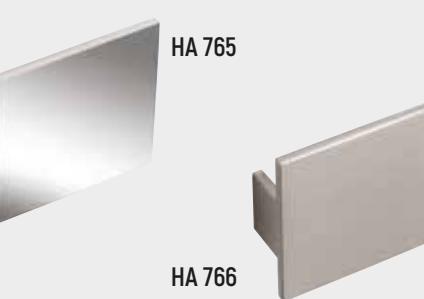

HA 915 Lgth 168mm - D Pull Titanium.
HA 917 Lgth 296mm - D Pull Titanium.