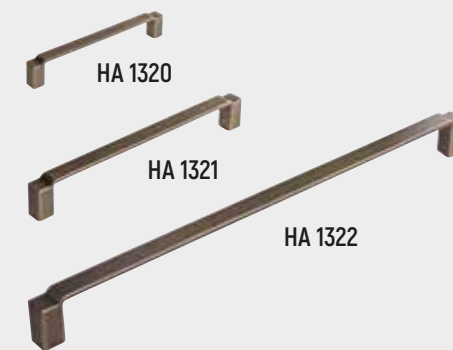

HA 1020 Lgth 176mm - Bowed Strap Square Nickel.

HA 1021 Lgth 405mm - Bowed Strap Square Nickel.

HA 1022 Lgth 498mm - Bowed Strap Square Nickel.

There are 15 optional widths available from 147mm wide to 1197mm wide.
Codes 1250 - 1263 are rear fixing. All are Miami Trim Stainless Steel effect.

HA 1250. Lgth 147mm
HA 1251. Lgth 247mm
HA 1252. Lgth 277mm
HA 1252A. Lgth 277mm (For Corner Wall Door)

HA 1253. Lgth 297mm
HA 1254. Lgth 347mm
HA 1255. Lgth 397mm
HA 1256. Lgth 447mm

HA 1257. Lgth 497mm
HA 1258. Lgth 597mm
HA 1259. Lgth 697mm
HA 1260. Lgth 797mm

HA 1261. Lgth 897mm
HA 1262. Lgth 997mm
HA 1263. Lgth 1197mm

HA 1275 Lgth 134mm - D Pull Satin Brushed Nickel.
HA 1276 Lgth 166mm - D Pull Satin Brushed Nickel.

HA 1310 Lgth 178mm - D Brushed Nickel.
HA 1311 Lgth 336mm - D Brushed Nickel.