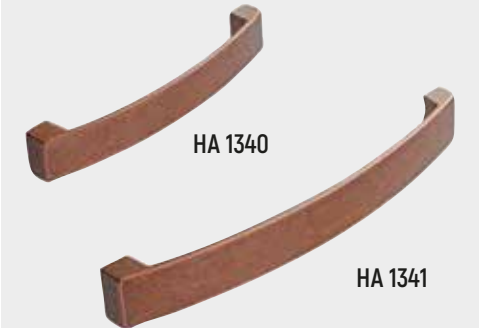

HA 1340 Lgth 143mm - Bow Antique Copper.
HA 1341 Lgth 175mm - Bow Antique Copper.