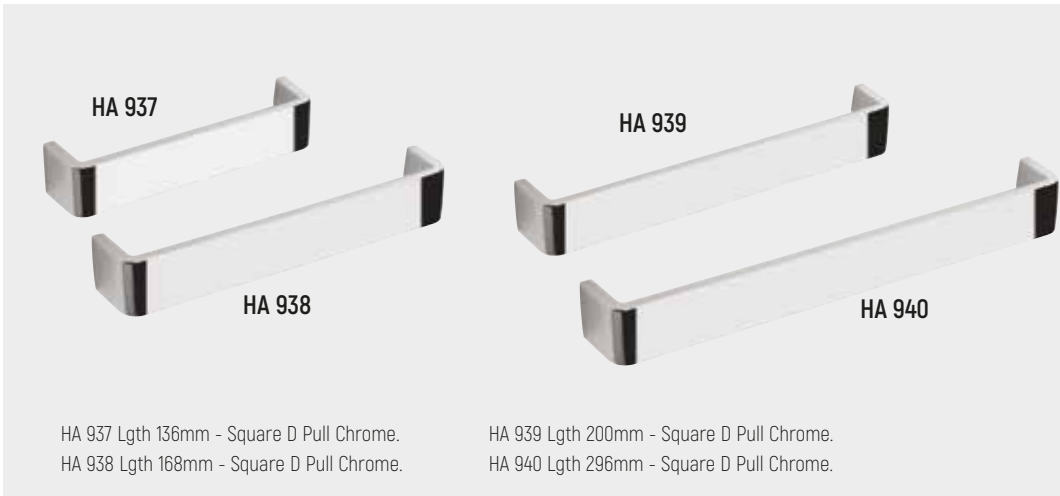

HA 901 Lgth 77mm - Tongue Pull - Chrome.
 HA 902 Lgth 51mm - Rectangle Hook - Chrome.
 HA 903 Lgth 136mm - 128 D Pull - Chrome.

HA 904 Lgth 32mm - Square Knob - Chrome.
 HA 905 Lgth 17mm - Barrel Knob - Chrome.
 HA 906 Lgth 138mm - 96 Bow - Chrome.

HA 908
 HA 909
 HA 910

HA 927 Lgth 140mm - Curved Bow Nickel.
 HA 928 Lgth 172mm - Curved Bow Nickel.
 HA 929 Lgth 236mm - Curved Bow Nickel.

HA 930 Lgth 140mm - Curved Bow Chrome.
 HA 931 Lgth 172mm - Curved Bow Chrome.
 HA 932 Lgth 236mm - Curved Bow Chrome.

HA 934 Lgth 168mm - Square D Pull Nickel.
 HA 935 Lgth 200mm - Square D Pull Nickel.
 HA 936 Lgth 296mm - Square D Pull Nickel.

HA 937 Lgth 136mm - Square D Pull Chrome.
HA 938 Lgth 168mm - Square D Pull Chrome.