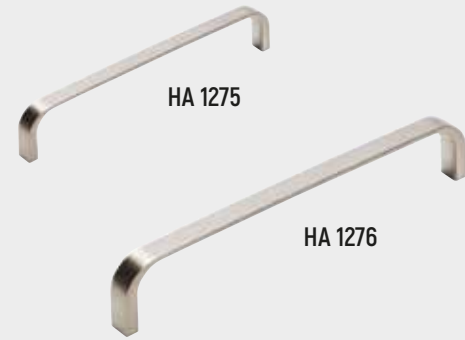

HA 1275 Lgth 134mm - D Pull Satin Brushed Nickel.
HA 1276 Lgth 166mm - D Pull Satin Brushed Nickel.