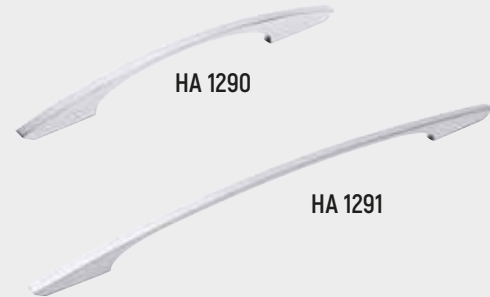

HA 1320 Lgth 174mm - Square D Antique Iron.
HA 1321 Lgth 206mm - Square D Antique Iron.
HA 1322 Lgth 335mm - Square D Antique Iron.

HA 1325 Lgth 174mm - Square D Bright Chrome.
HA 1326 Lgth 206mm - Square D Bright Chrome.
HA 1327 Lgth 335mm - Square D Bright Chrome.

HA 1280 Lgth 134mm - D Pull Chrome.
HA 1281 Lgth 166mm - D Pull Chrome.

HA 1285 Lgth 241mm - D Pull Satin Brushed Nickel.
HA 1286 Lgth 385mm - D Pull Satin Brushed Nickel.

HA 1290 Lgth 241mm - D Pull Bright Brushed Nickel.
HA 1291 Lgth 385mm - D Pull Bright Brushed Nickel.