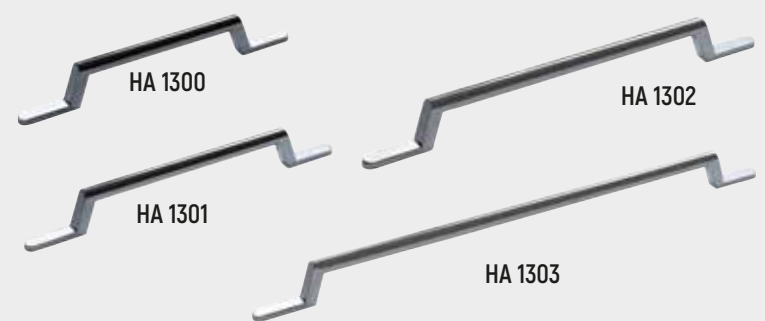

HA 1300 Lgth 202mm - D Pjotr Bright Chrome.
HA 1301 Lgth 234mm - D Pjotr Bright Chrome.
HA 1302 Lgth 266mm - D Pjotr Bright Chrome.
HA 1303 Lgth 394mm - D Pjotr Bright Chrome.