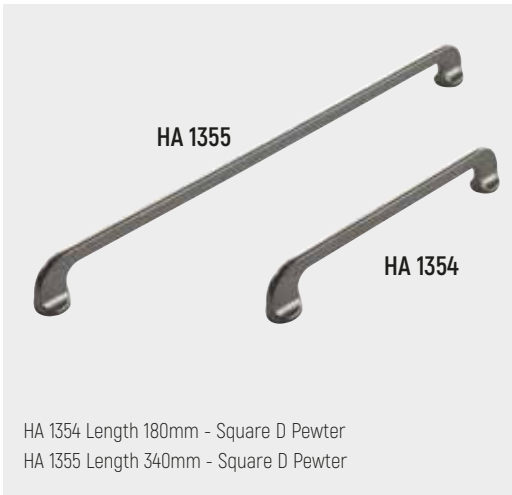

HA 1300 Lgth 202mm - D Pjotr Bright Chrome.
HA 1301 Lgth 234mm - D Pjotr Bright Chrome.
HA 1302 Lgth 266mm - D Pjotr Bright Chrome.
HA 1303 Lgth 394mm - D Pjotr Bright Chrome.

HA 1345 Length 180mm - Square D Gold
HA 1346 Length 340mm - Square D Gold

HA 1350 Length 180mm - Square D Gold
HA 1351 Length 340mm - Square D Gold

HA 1352 Length 180mm - Square D Brushed Nickel
HA 1353 Length 340mm - Square D Brushed Nickel

HA 1354 Length 180mm - Square D Pewter
HA 1355 Length 340mm - Square D Pewter

HA 1360 Length 168mm - Square D Gold
HA 1361 Length 168mm - Square D Brushed Nickel

HA 1382 Length 160mm - Brushed Nickel Thin Square D Handle
HA 1383 Length 160mm - Brushed Nickel D Handle

HA 1394 Length 128mm - Matt Black D Handle.
HA 1395 Length 160mm - Matt Black D Handle.