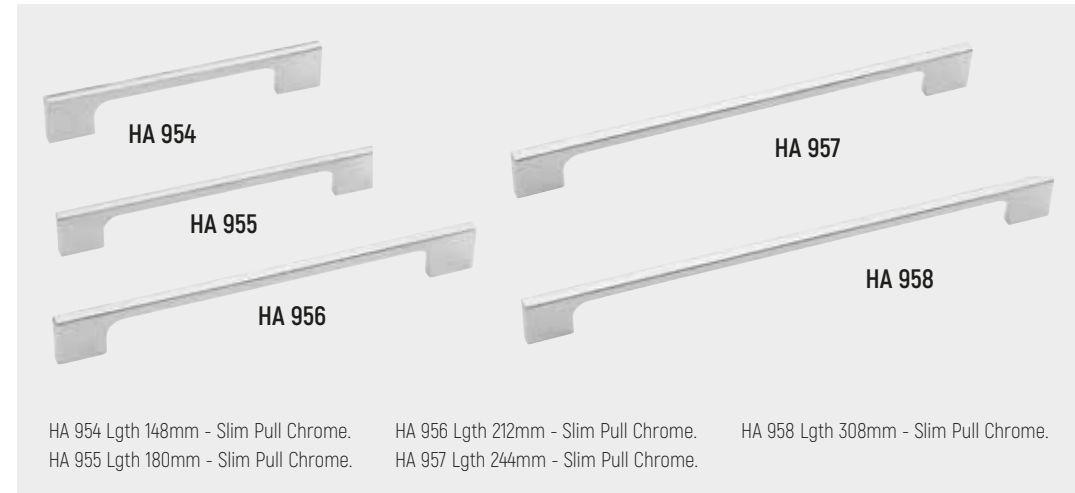

HA 939 Lgth 200mm - Square D Pull Chrome.
HA 940 Lgth 296mm - Square D Pull Chrome.

HA 941. Lgth 198mm - Split Pull Nickel.
HA 942. Lgth 156mm - L Cranked Pull Nickel.

HA 969 Lgth 103mm - Square D Nickel.
HA 970 Lgth 135mm - Square D Nickel.

HA 971 Lgth 167mm - Square D Nickel.
HA 972 Lgth 236mm - Square D Nickel.

HA 973 Lgth 327mm - Square D Nickel.

HA 1030 Lgth 50mm - Rear Fix Trim Chrome.
HA 1031 Lgth 146mm - Rear Fix Trim Chrome.
HA 1032 Lgth 210mm - Rear Fix Trim Chrome.
HA 1033 Lgth 338mm - Rear Fix Trim Chrome.

HA 943 Lgth 94mm - Studded Shell Chrome.
HA 944 Lgth 94mm - Studded Shell Nickel.

HA 954 Lgth 148mm - Slim Pull Chrome.
HA 955 Lgth 180mm - Slim Pull Chrome.

HA 956 Lgth 212mm - Slim Pull Chrome.
HA 957 Lgth 244mm - Slim Pull Chrome.