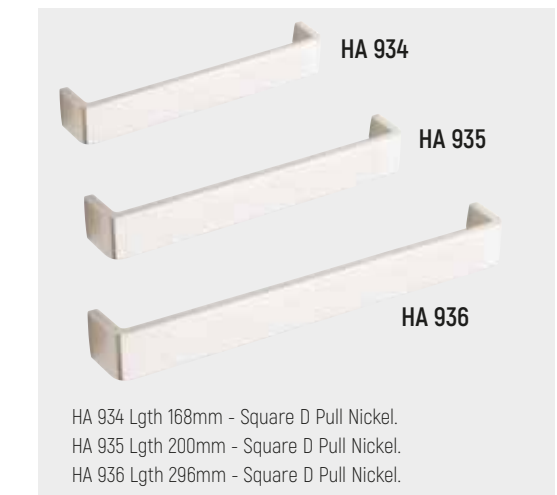

HA 920 Lgth 28mm - Scroll Knob Nickel.
 HA 921 Lgth 144mm - Scroll Pull Nickel.
 HA 922 Lgth 174mm - Scroll Pull Nickel.

HA 923 Lgth 72mm - Open D Pull Nickel.
 HA 924 Lgth 200mm - Open D Pull Nickel.

HA 925 Lgth 72mm - Open D Pull Chrome.
 HA 926 Lgth 200mm - Open D Pull Chrome.

HA 901 Lgth 77mm - Tongue Pull - Chrome.
 HA 902 Lgth 51mm - Rectangle Hook - Chrome.
 HA 903 Lgth 136mm - 128 D Pull - Chrome.

HA 904 Lgth 32mm - Square Knob - Chrome.
 HA 905 Lgth 17mm - Barrel Knob - Chrome.
 HA 906 Lgth 138mm - 96 Bow - Chrome.

HA 908
 HA 909
 HA 910

HA 927 Lgth 140mm - Curved Bow Nickel.
 HA 928 Lgth 172mm - Curved Bow Nickel.
 HA 929 Lgth 236mm - Curved Bow Nickel.

HA 930 Lgth 140mm - Curved Bow Chrome.
 HA 931 Lgth 172mm - Curved Bow Chrome.
 HA 932 Lgth 236mm - Curved Bow Chrome.