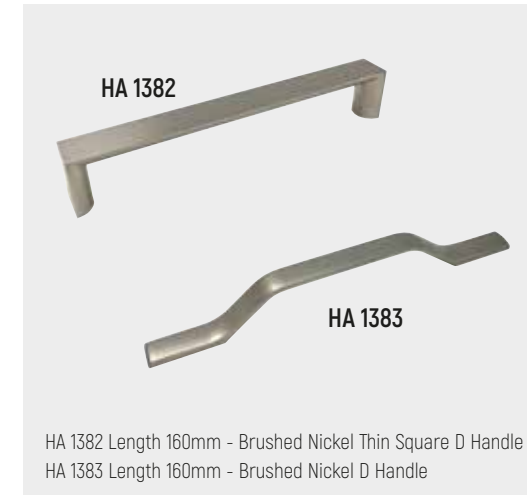

HA 1300 Lgth 202mm - D Pjotr Bright Chrome.
HA 1301 Lgth 234mm - D Pjotr Bright Chrome.
HA 1302 Lgth 266mm - D Pjotr Bright Chrome.
HA 1303 Lgth 394mm - D Pjotr Bright Chrome.

HA 1345 Length 180mm - Square D Gold
HA 1346 Length 340mm - Square D Gold

HA 1350 Length 180mm - Square D Gold
HA 1351 Length 340mm - Square D Gold

HA 1352 Length 180mm - Square D Brushed Nickel
HA 1353 Length 340mm - Square D Brushed Nickel

HA 1354 Length 180mm - Square D Pewter
HA 1355 Length 340mm - Square D Pewter

HA 1360 Length 168mm - Square D Gold
HA 1361 Length 168mm - Square D Brushed Nickel

HA 1382 Length 160mm - Brushed Nickel Thin Square D Handle
HA 1383 Length 160mm - Brushed Nickel D Handle

HA 1394 Length 128mm - Matt Black D Handle.
HA 1395 Length 160mm - Matt Black D Handle.

HA 1396 Length 192mm - Matt Black D Handle.
HA 1397 Length 256mm Matt Black D Handle.

HA 1398 Length 320mm Matt Black D Handle.

HA 1387 Length 128mm - Polished Chrome D Handle.
HA 1388 Length 160mm - Polished Chrome D Handle.
HA 1389 Length 192mm - Polished Chrome D Handle.