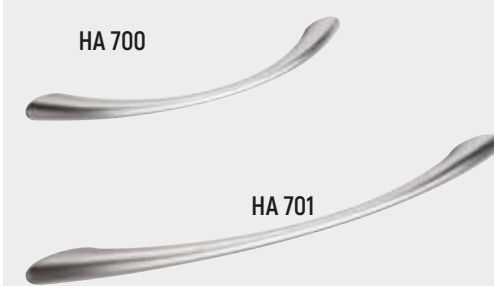

Handles

HA 101 Lgth 247mm - Square Bar - Matt Chrome.
HA 102 Lgth 173mm - Square Bar - Matt Chrome.

HA 105X Lgth 148mm - D Nickel.
HA 106 Lgth 167mm - Mitred D Matt Chrome.

HA 700. Lgth 155mm - Tapered Bow Matt Chrome.
HA 701. Lgth 290mm - Tapered Bow Matt Chrome.