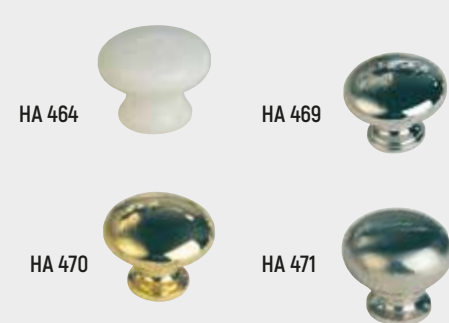

Handles

HA 101 Lgth 247mm - Square Bar - Matt Chrome.
HA 102 Lgth 173mm - Square Bar - Matt Chrome.

HA 105X Lgth 148mm - D Nickel.
HA 106 Lgth 167mm - Mitred D Matt Chrome.

HA 700. Lgth 155mm - Tapered Bow Matt Chrome.
HA 701. Lgth 290mm - Tapered Bow Matt Chrome.

HA 710. Lgth 190mm - Strap Handle Brushed Steel.

HA 720 Lgth 147mm - Grip Pewter.
HA 721 Lgth 160mm - Pull Pewter.
HA 722 Lgth 192mm - Pull Pewter.
HA 723 Lgth 224mm - Pull Pewter.

HA 435. Lgth 376mm - Bow Stainless Steel effect.
HA 436. Lgth 228mm - Bow Stainless Steel effect.
HA 437. Lgth 153mm - Bow Stainless Steel effect.

HA 450. Lgth 159mm - Dimple Strap Brushed Steel.
HA 451. Lgth 123mm - Dimple Strap Brushed Steel.
HA 452. Dia 33mm - Dimple Knob Brushed Steel.

HA 464. Dia. 38mm - White Ceramic Knob.
HA 469. Dia. 32mm - Knob Chrome.
HA 470. Dia. 32mm - Knob Brass.
HA 471. Dia. 32mm - Knob Stainless Steel effect.