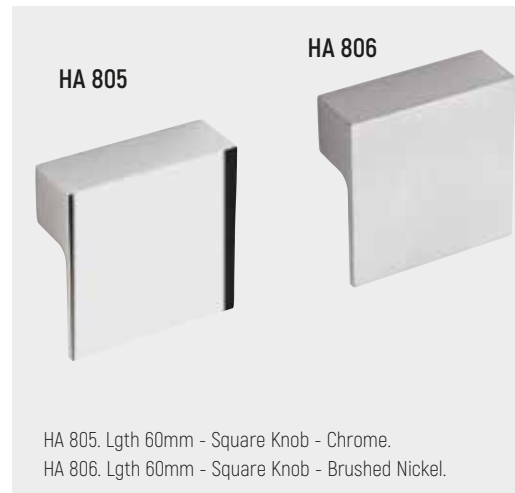

HA 790 Lgth 166mm - Escudo - Brushed Nickel.
 HA 791 Lgth 198mm - Escudo - Brushed Nickel.
 HA 792 Lgth 34mm - EscudoKnob - Brushed Nickel.

HA 911 Lgth 50mm - Square Pull Titanium.
 HA 912 Lgth 50mm - Square Pull Chrome.
 HA 913 Lgth 50mm - Square Pull Nickel.

HA 915 Lgth 168mm - D Pull Titanium.
 HA 917 Lgth 296mm - D Pull Titanium.

HA 918. Lgth 72mm - Square Knob Titanium.
 HA 919. Lgth 238mm - Strap Handle Titanium.

HA 800. Lgth 120mm - Plaid Strap - Pewter.
 HA 801. Lgth 55mm - Oval Plaid Knob - Pewter.