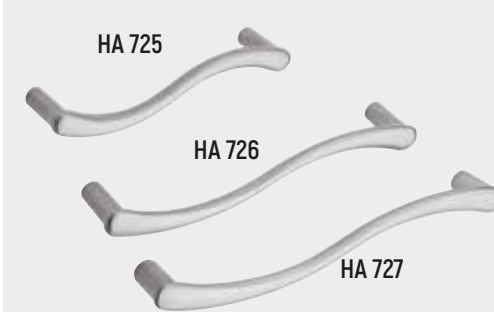

Handles

HA 101 Lgth 247mm - Square Bar - Matt Chrome.
HA 102 Lgth 173mm - Square Bar - Matt Chrome.

HA 105X Lgth 148mm - D Nickel.
HA 106 Lgth 167mm - Mitred D Matt Chrome.

HA 700. Lgth 155mm - Tapered Bow Matt Chrome.
HA 701. Lgth 290mm - Tapered Bow Matt Chrome.

HA 710. Lgth 190mm - Strap Handle Brushed Steel.

HA 720 Lgth 147mm - Grip Pewter.
HA 721 Lgth 160mm - Pull Pewter.
HA 722 Lgth 192mm - Pull Pewter.
HA 723 Lgth 224mm - Pull Pewter.

HA 435. Lgth 376mm - Bow Stainless Steel effect.
HA 436. Lgth 228mm - Bow Stainless Steel effect.
HA 437. Lgth 153mm - Bow Stainless Steel effect.

HA 450. Lgth 159mm - Dimple Strap Brushed Steel.
HA 451. Lgth 123mm - Dimple Strap Brushed Steel.
HA 452. Dia 33mm - Dimple Knob Brushed Steel.

HA 464. Dia. 38mm - White Ceramic Knob.
HA 469. Dia. 32mm - Knob Chrome.
HA 470. Dia. 32mm - Knob Brass.
HA 471. Dia. 32mm - Knob Stainless Steel effect.