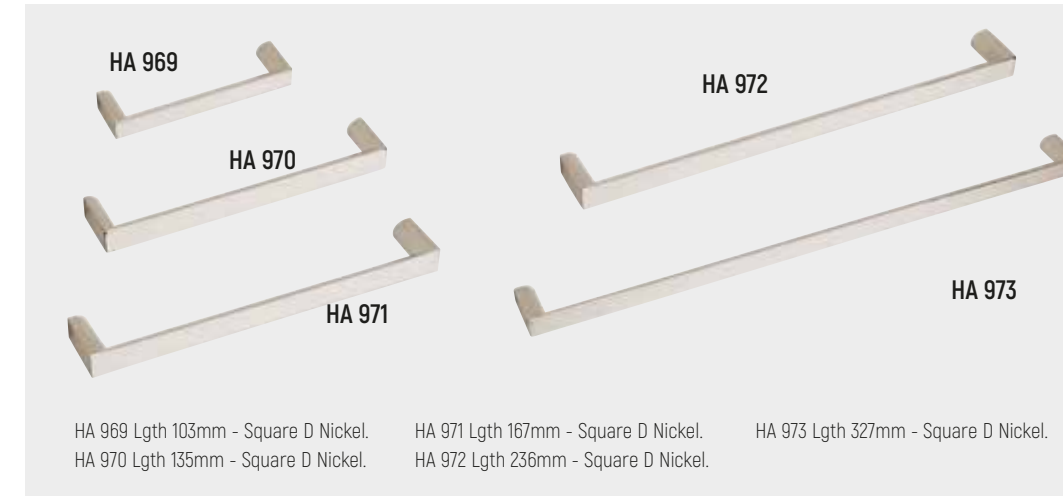

HA 908
 HA 909
 HA 910

HA 927 Lgth 140mm - Curved Bow Nickel.
 HA 928 Lgth 172mm - Curved Bow Nickel.
 HA 929 Lgth 236mm - Curved Bow Nickel.

HA 930 Lgth 140mm - Curved Bow Chrome.
 HA 931 Lgth 172mm - Curved Bow Chrome.
 HA 932 Lgth 236mm - Curved Bow Chrome.

HA 934 Lgth 168mm - Square D Pull Nickel.
 HA 935 Lgth 200mm - Square D Pull Nickel.
 HA 936 Lgth 296mm - Square D Pull Nickel.

HA 937 Lgth 136mm - Square D Pull Chrome.
HA 938 Lgth 168mm - Square D Pull Chrome.

HA 939 Lgth 200mm - Square D Pull Chrome.
HA 940 Lgth 296mm - Square D Pull Chrome.

HA 941. Lgth 198mm - Split Pull Nickel.
HA 942. Lgth 156mm - L Cranked Pull Nickel.

HA 969 Lgth 103mm - Square D Nickel.
HA 970 Lgth 135mm - Square D Nickel.