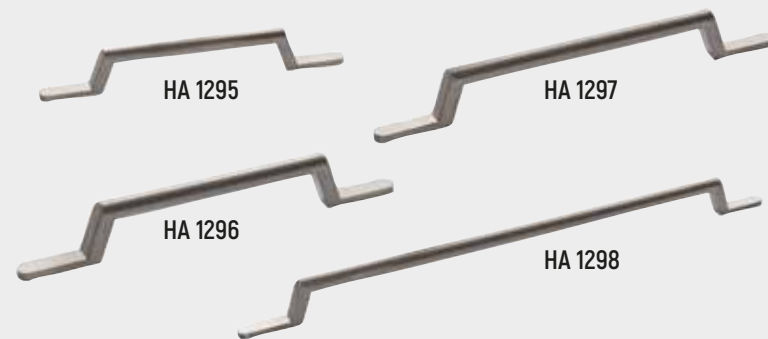

HA 1280 Lgth 134mm - D Pull Chrome.
HA 1281 Lgth 166mm - D Pull Chrome.

HA 1285 Lgth 241mm - D Pull Satin Brushed Nickel.
HA 1286 Lgth 385mm - D Pull Satin Brushed Nickel.

HA 1290 Lgth 241mm - D Pull Bright Brushed Nickel.
HA 1291 Lgth 385mm - D Pull Bright Brushed Nickel.

HA 1330 Lgth 38mm - Knob Antique Copper.
HA 1331 Lgth 144mm - D Antique Copper.
HA 1332 Lgth 143mm - D Antique Copper.

HA 1335 Lgth 143mm - D Antique Copper.
HA 1336 Lgth 175mm - D Antique Copper.

HA 1340 Lgth 143mm - Bow Antique Copper.
HA 1341 Lgth 175mm - Bow Antique Copper.