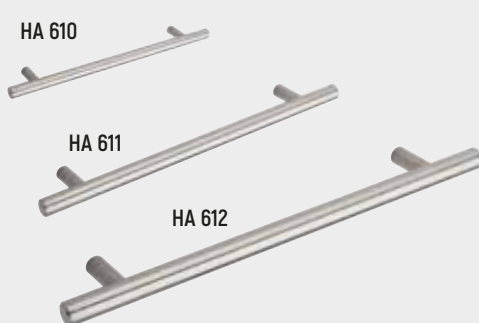

HA 450. Lgth 159mm - Dimple Strap Brushed Steel.
HA 451. Lgth 123mm - Dimple Strap Brushed Steel.
HA 452. Dia 33mm - Dimple Knob Brushed Steel.

HA 464. Dia. 38mm - White Ceramic Knob.
HA 469. Dia. 32mm - Knob Chrome.
HA 470. Dia. 32mm - Knob Brass.
HA 471. Dia. 32mm - Knob Stainless Steel effect.

HA 725 Lgth 106mm - S - Wave Brushed Steel.
HA 726 Lgth 140mm - S - Wave Brushed Steel.
HA 727 Lgth 174mm - S - Wave Brushed Steel.

HA 730 Lgth 154mm - Torpedo Brushed Steel.

HA 745. Lgth 168mm - Z Bow Plated Matt Nickel.

HA 601. Lgth 198mm - D Escudo Titanium Bronze.
HA 602. Lgth 167mm - D Escudo Titanium Bronze.
HA 603. Dia 34mm - Escudo Knob Titanium Bronze.

HA 610. Lgth 188mm - Bar Stainless Steel effect.
HA 611. Lgth 237mm - Bar Stainless Steel effect.
HA 612. Lgth 337mm - Bar Stainless Steel effect.