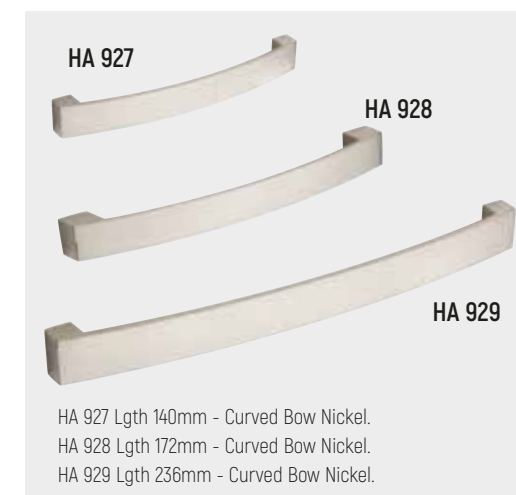

HA 805. Lgth 60mm - Square Knob - Chrome.
 HA 806. Lgth 60mm - Square Knob - Brushed Nickel.

HA 870 Lgth 50mm - Oblong Diamante Knob Chrome.
 HA 871 Lgth 30mm - Cutout Diamante Knob Chrome.
 HA 872 Lgth 94mm - Cutout Diamante Strap Chrome.

HA 920 Lgth 28mm - Scroll Knob Nickel.
 HA 921 Lgth 144mm - Scroll Pull Nickel.
 HA 922 Lgth 174mm - Scroll Pull Nickel.

HA 923 Lgth 72mm - Open D Pull Nickel.
 HA 924 Lgth 200mm - Open D Pull Nickel.

HA 925 Lgth 72mm - Open D Pull Chrome.
 HA 926 Lgth 200mm - Open D Pull Chrome.

HA 901 Lgth 77mm - Tongue Pull - Chrome.
 HA 902 Lgth 51mm - Rectangle Hook - Chrome.
 HA 903 Lgth 136mm - 128 D Pull - Chrome.

HA 904 Lgth 32mm - Square Knob - Chrome.
 HA 905 Lgth 17mm - Barrel Knob - Chrome.
 HA 906 Lgth 138mm - 96 Bow - Chrome.

HA 908
 HA 909
 HA 910

HA 927 Lgth 140mm - Curved Bow Nickel.
 HA 928 Lgth 172mm - Curved Bow Nickel.
 HA 929 Lgth 236mm - Curved Bow Nickel.

HA 930 Lgth 140mm - Curved Bow Chrome.
 HA 931 Lgth 172mm - Curved Bow Chrome.
 HA 932 Lgth 236mm - Curved Bow Chrome.