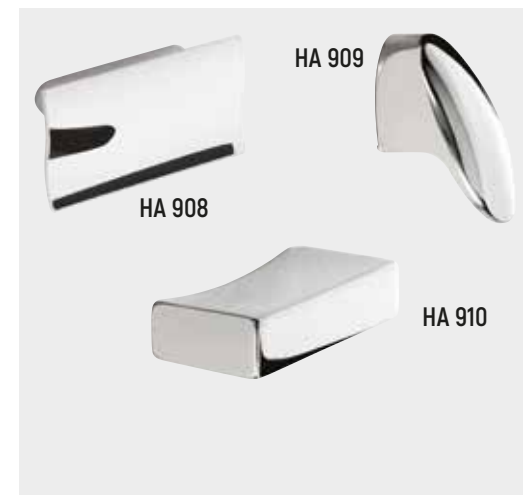

HA 805. Lgth 60mm - Square Knob - Chrome.
 HA 806. Lgth 60mm - Square Knob - Brushed Nickel.

HA 870 Lgth 50mm - Oblong Diamante Knob Chrome.
 HA 871 Lgth 30mm - Cutout Diamante Knob Chrome.
 HA 872 Lgth 94mm - Cutout Diamante Strap Chrome.

HA 920 Lgth 28mm - Scroll Knob Nickel.
 HA 921 Lgth 144mm - Scroll Pull Nickel.
 HA 922 Lgth 174mm - Scroll Pull Nickel.

HA 923 Lgth 72mm - Open D Pull Nickel.
 HA 924 Lgth 200mm - Open D Pull Nickel.

HA 925 Lgth 72mm - Open D Pull Chrome.
 HA 926 Lgth 200mm - Open D Pull Chrome.

HA 901 Lgth 77mm - Tongue Pull - Chrome.
 HA 902 Lgth 51mm - Rectangle Hook - Chrome.
 HA 903 Lgth 136mm - 128 D Pull - Chrome.

HA 904 Lgth 32mm - Square Knob - Chrome.
 HA 905 Lgth 17mm - Barrel Knob - Chrome.
 HA 906 Lgth 138mm - 96 Bow - Chrome.