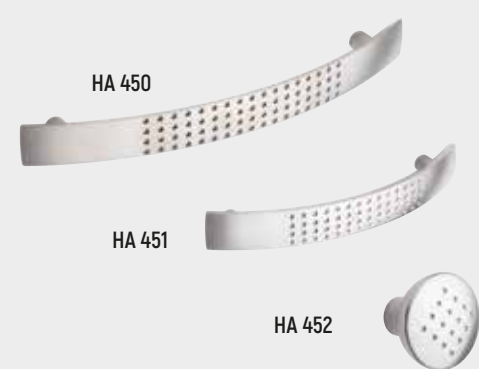

Handles

HA 101 Lgth 247mm - Square Bar - Matt Chrome.
HA 102 Lgth 173mm - Square Bar - Matt Chrome.

HA 105X Lgth 148mm - D Nickel.
HA 106 Lgth 167mm - Mitred D Matt Chrome.

HA 700. Lgth 155mm - Tapered Bow Matt Chrome.
HA 701. Lgth 290mm - Tapered Bow Matt Chrome.

HA 710. Lgth 190mm - Strap Handle Brushed Steel.

HA 720 Lgth 147mm - Grip Pewter.
HA 721 Lgth 160mm - Pull Pewter.
HA 722 Lgth 192mm - Pull Pewter.
HA 723 Lgth 224mm - Pull Pewter.

HA 435. Lgth 376mm - Bow Stainless Steel effect.
HA 436. Lgth 228mm - Bow Stainless Steel effect.
HA 437. Lgth 153mm - Bow Stainless Steel effect.